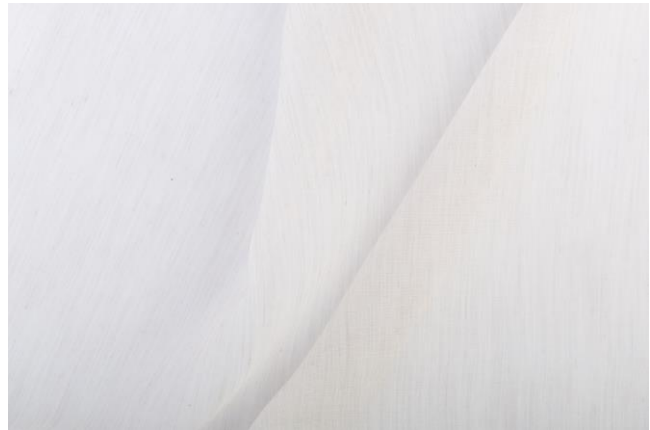


Name PANDORA

Colours

LINEN

NATURAL

SABLE

SAGO

Product Name: PANDORA

Phone: +61 (03) 9510 0722 **Email:** info@elliottclarke.com.au

Name PANDORA

Brand	ELLIOTT CLARKE	Composition	100% PO
Collection	PANDORA	Width	315 CM
Country of Origin	TURKEY	Weight	71 GSM
Finishes	-	Horizontal Repeat	PLAIN
Abrasion	DRAPERY	Vertical Repeat	PLAIN
Light Fastness	5	Additional notes	LEADWEIGHTED
Fire Retardancy	AS1530.3		
Care Label	ECC6		